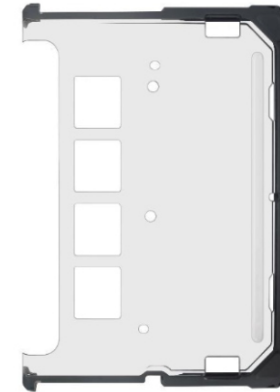

31.5 mm
1.24 in

31.5 mm
1.24 in

24.1 mm
0.95 in

24.1 mm
0.95 in

Top Case

Bottom Case

167g=0.368 lb

158g=0.348 lb

PART NUMBER	ACESFLR757GRY	TOOL RELEASE	2025/05/26
DESCRIPTION	Extreme Shell-FL for Acer R757/R757T Chromebook 11.6" (Grey)	DIM IN	mm Inch
MAXCases		SHEET	1 OF 1