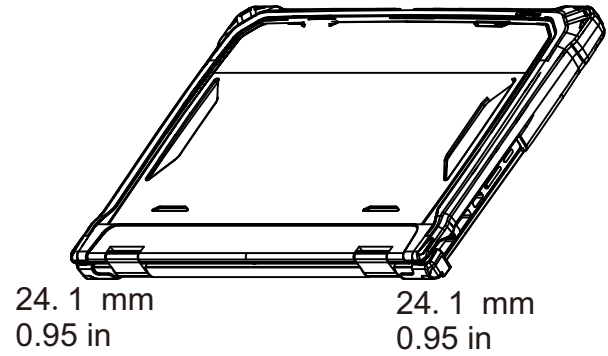

31.5 mm
1.24 in

31.5 mm
1.24 in

24.1 mm
0.95 in

24.1 mm
0.95 in

Top Case

Bottom Case

167g=0.368 lb

158g=0.348 lb

PART NUMBER	ACESFLR757GRY	TOOL RELEASE	2025/05/26
DESCRIPTION	Extreme Shell-FL for Acer R757/R757T Chromebook 11.6" (Grey)	DIM IN	mm Inch
MAXCases		SHEET	1 OF 1